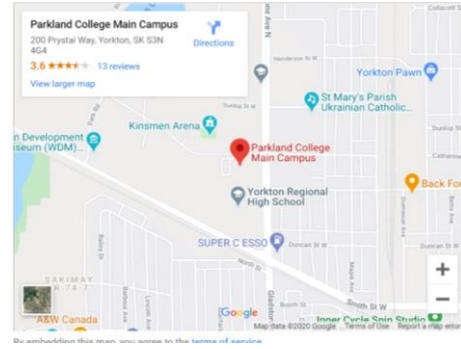

Parkland College

200 Prystai Way, Yorkton, SK S3N 4G4

(306) 783-6566

www.parklandcollege.sk.ca

[View larger map](#)