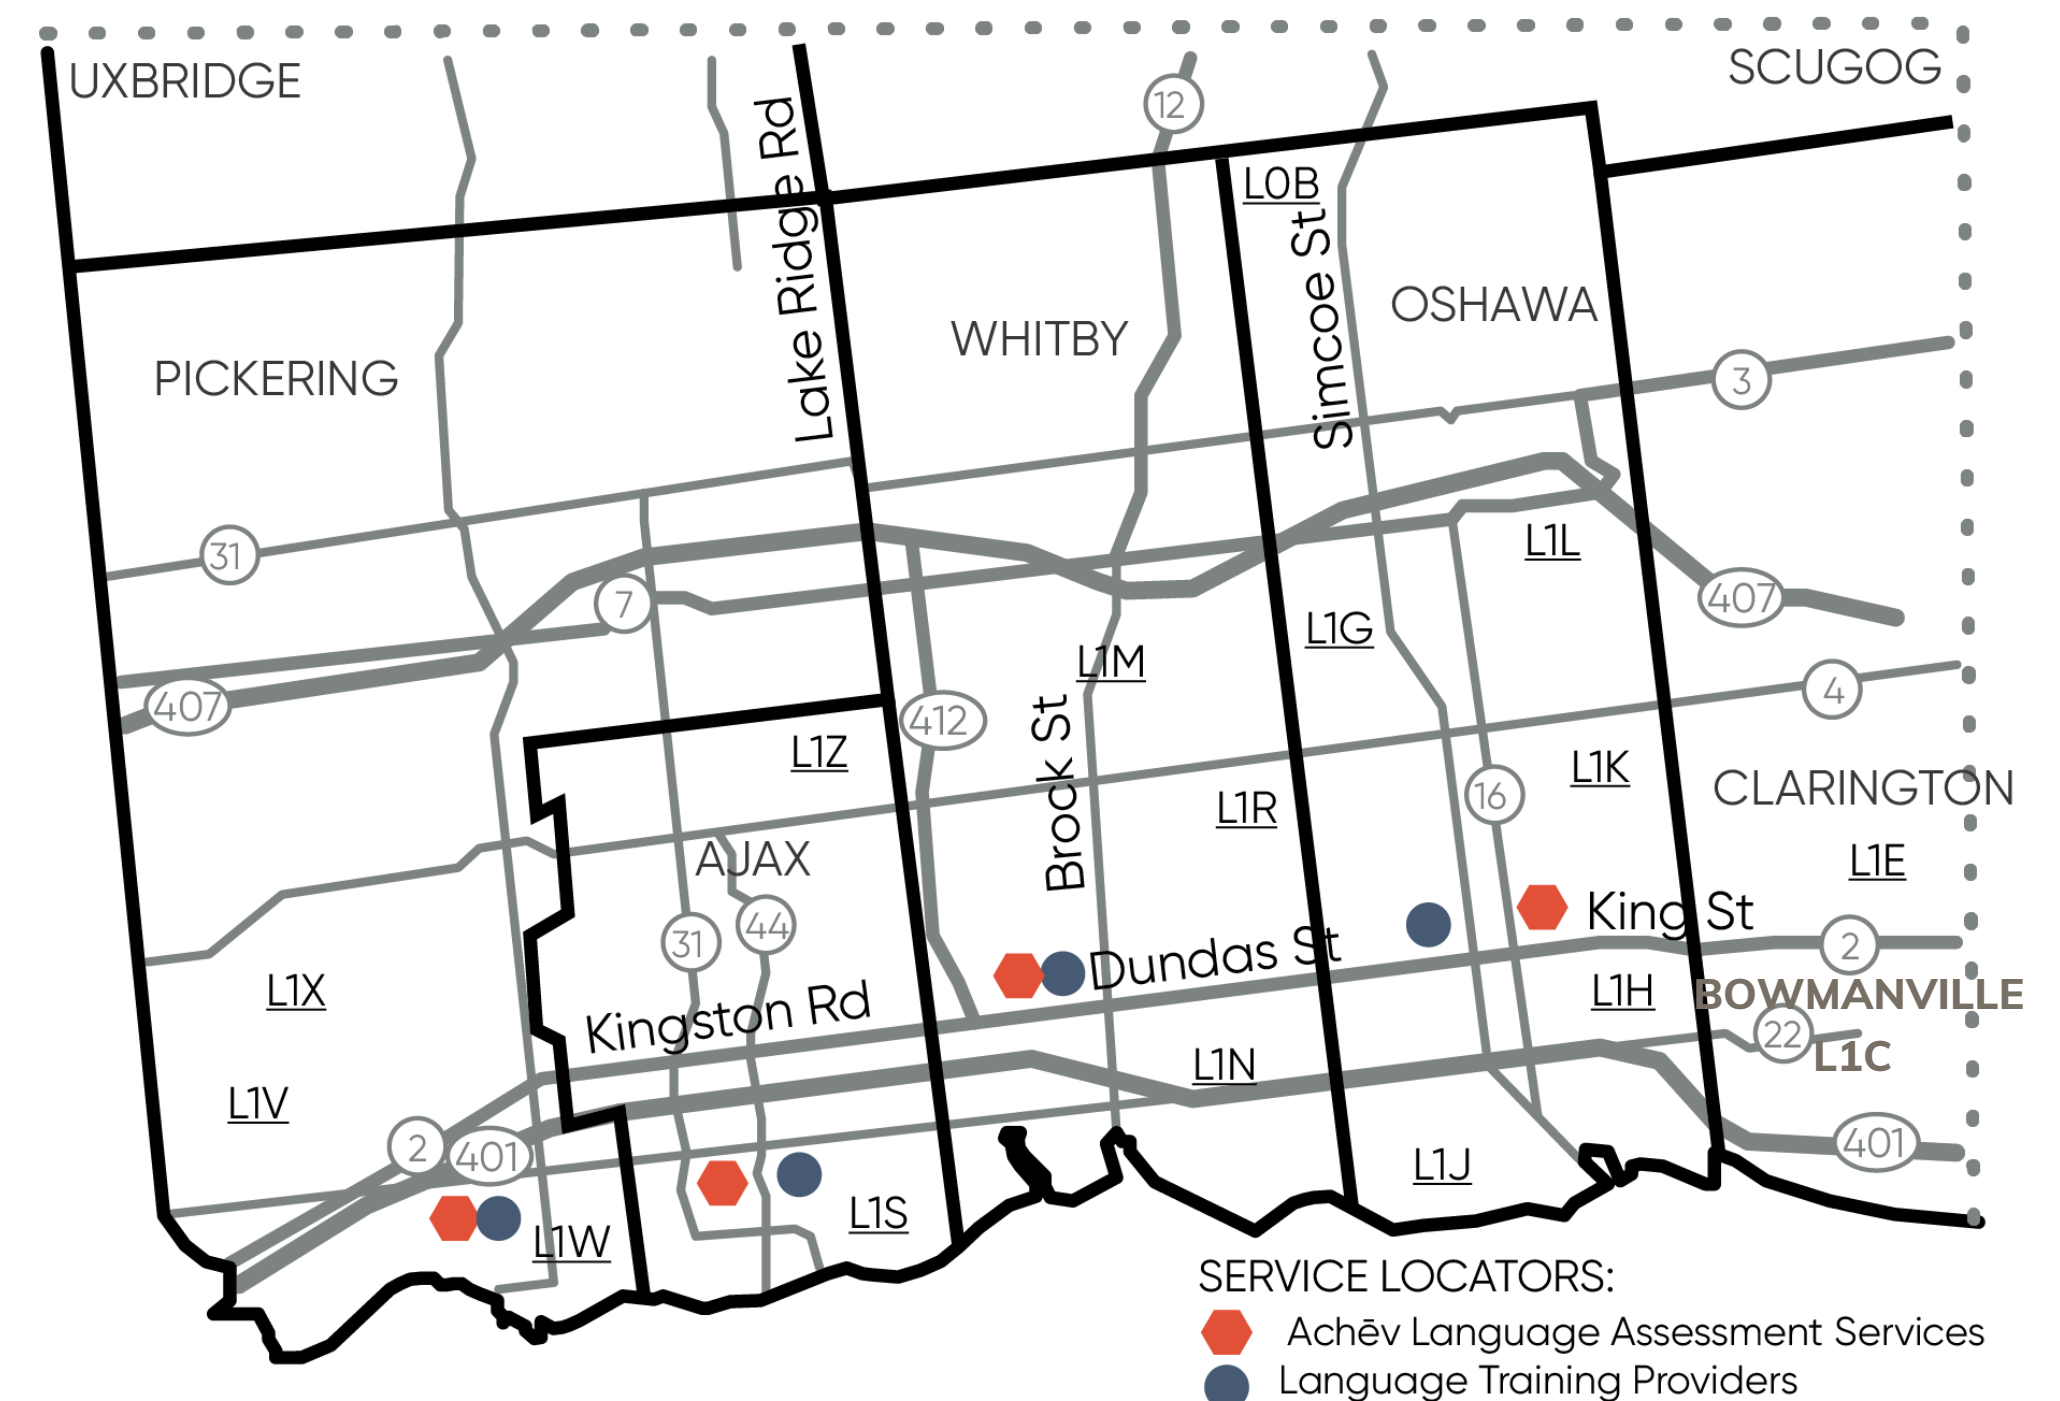

AJAX

- Durham Catholic District School Board, 289-481-1336 - ESL, LINC (L1S)

BOWMANVILLE / CLARINGTON

- Kawartha Pine Ridge District School Board, 705-745-9833 - ESL (L1C)

OSHAWA

- Durham District School Board, 905-440-4489 - LINC, ESL, LBS (L1H)

PICKERING

- Durham District School Board, 905-831-3118 - LINC, ESL, LBS (L1W)

WHITBY

- Durham Catholic District School Board, 905-666-1255 ext. 1 - ESL LINC (L1N)

ONLINE programs available for those who cannot attend regularly scheduled in-person classes:

- Achēv - LINC Home Study - 905-949-0049 ext. 1257
- La Cité - CLIC en linge - 613-742-2493 ext. 2115

CNC - Care for Newcomer Children

Language assessments and referral provided for:

Federally funded programs:

- Language Instruction for Newcomers to Canada (LINC)
- Cours de langue pour immigrants au Canada (CLIC)
- Enhanced Language Training (ELT)
- Occupation Specific Language Training (OSLT)

Provincially funded programs:

- English as a Second Language (ESL)
- French as a Second Language (FSL)

DURHAM REGION

Funded by / Financé par :

Immigration, Refugees and Citizenship Canada

Immigration, Réfugiés et Citoyenneté Canada